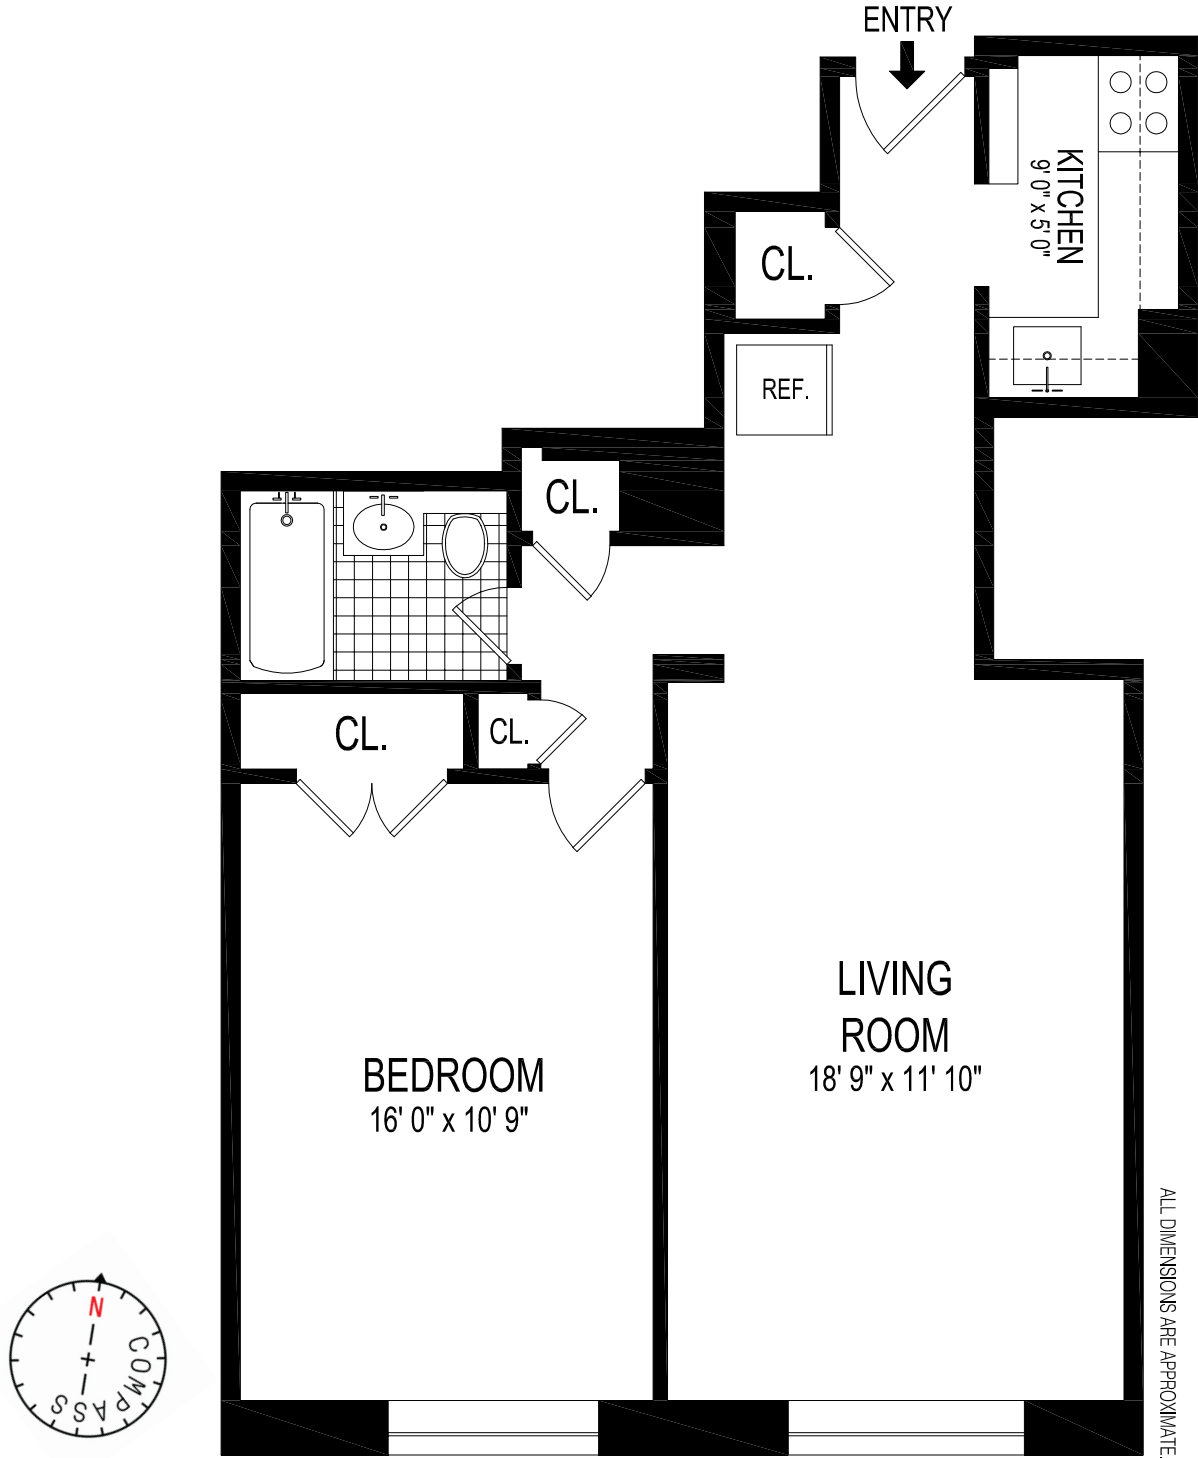

COMPASS

399 Ocean Parkway #2D
Brooklyn, NY 11218

Madeleine Gallagher 212.262.0118 | Alexandra Reddish 917.324.8016
madeleine.gallagher@compass.com | alexandra.reddish@compass.com | compass.com

Craig Devereaux Floor Plans